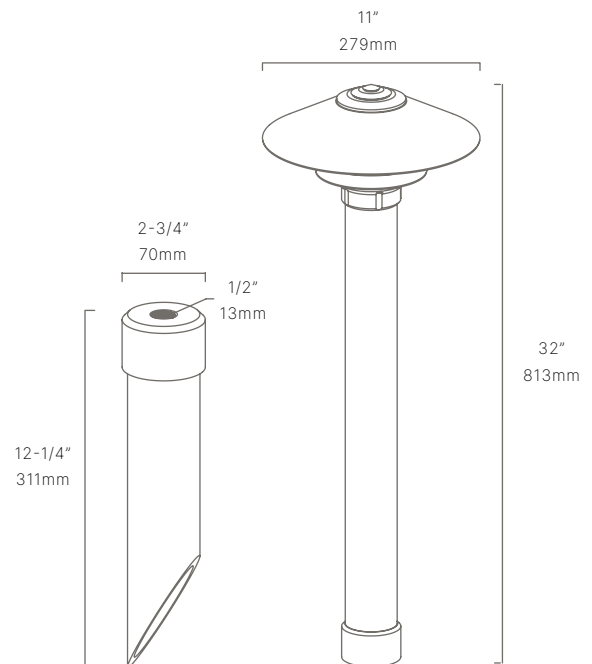

- Field Serviceable LED module
- Solid brass and copper construction
- Ideal for large pathways and driveways

CONFIGURATOR:

BLD650132	LED	FINISH
	<input type="checkbox"/>	<input type="checkbox"/>
	(2710) 2700K 10W	(NAT) Natural Brass
	(2715) 2700K 15W	(BLP) Bronze Living Patina
	(3010) 3000K 10W	(BLPX) Extra Dark BLP
(3015) 3000K 15W	(NI) Nickel PVD	

() = Most common configuration

AVAILABLE FINISHES:

NAT Natural Brass/ Copper	BLP Bronze Living Patina	BLPX Extra Dark Bronze Living Patina	NI Nickel PVD

FIXTURE DIMENSIONS	W11" x H32"
LIGHT SOURCE	Integrated LED
COLOR TEMPERATURES	2700K, 3000K
WATTAGES	10W, 15W
CRI (RA)	80 CRI
VOLTAGE	12V
DELIVERED LUMENS	300lm (3000K)
DIMMABLE	Yes, Dim to <10% via Transformer
DRIVER	Yes, 12V Integral Constant Current
TRANSFORMER	No, 12V AC/DC Transformer Required
MOUNT	Yes, Included 1/2" NPS Adapter
GROUND STAKE	Yes, Included MGS001612
FINISH	Included Natural
MATERIAL	Brass & Copper
WIRE LENGTH	24"
LOCATION	Exterior Wet
CERTIFICATIONS	UL, IP66, IP67, Dark Sky